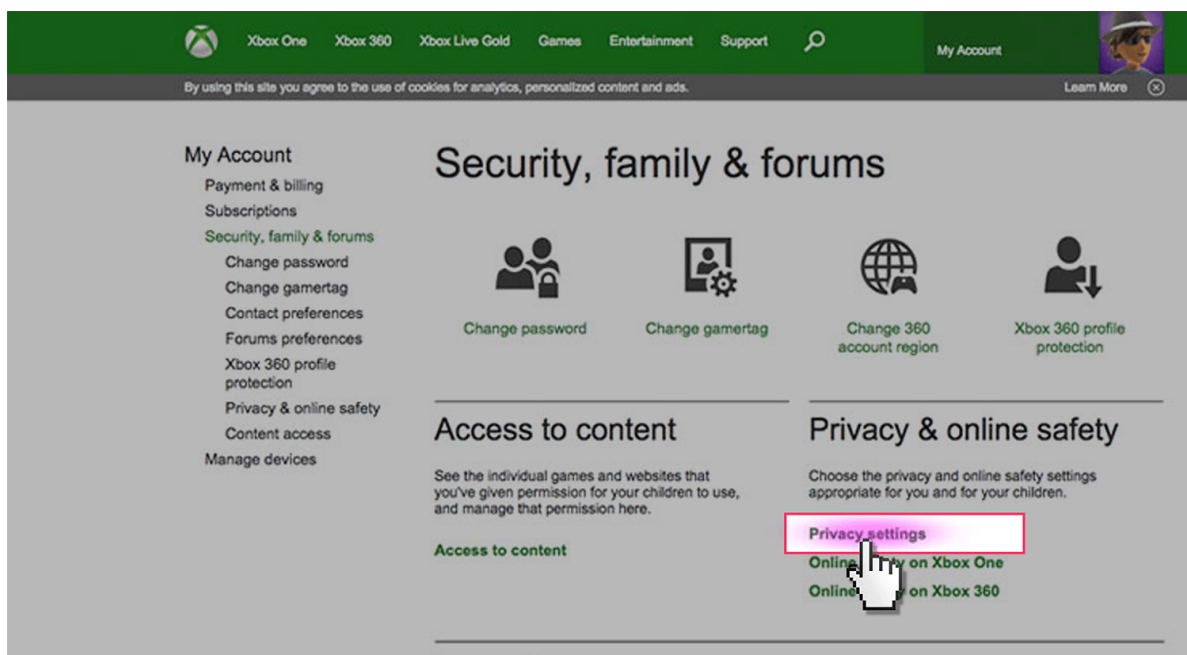

Parental controls guide

Xbox Live guide

Parental Controls information

Type of guide

Gaming consoles and platforms

Features and Benefits

Xbox Live Privacy Settings allow you to control how your child interacts with other players online and how much content they're exposed to. You can also add individual Xbox Live restrictions through your Xbox 360 and Xbox One settings.

What specific content can I restrict?

Browser Access

Chatting

Game Ratings

Innapropriate content

What do I need?

An Xbox account. (Email address and Password)

Xbox Live guide

Go to Your Xbox account and sign into the Xbox Live account using the email address and password.

Xbox Live guide

On your account home screen click on the 'Security, family & forums' icon.

Xbox Live guide

Click on the 'Privacy settings' button.

Xbox Live guide

Select your protection level in each category to suit your family needs.

My Account

- Payment & billing
- Subscriptions
- Security, family & forums
 - Change password
 - Change gamertag
 - Contact preferences
 - Forums preferences
 - Xbox 360 profile protection
 - Privacy & online safety**
 - Content access
- Manage devices