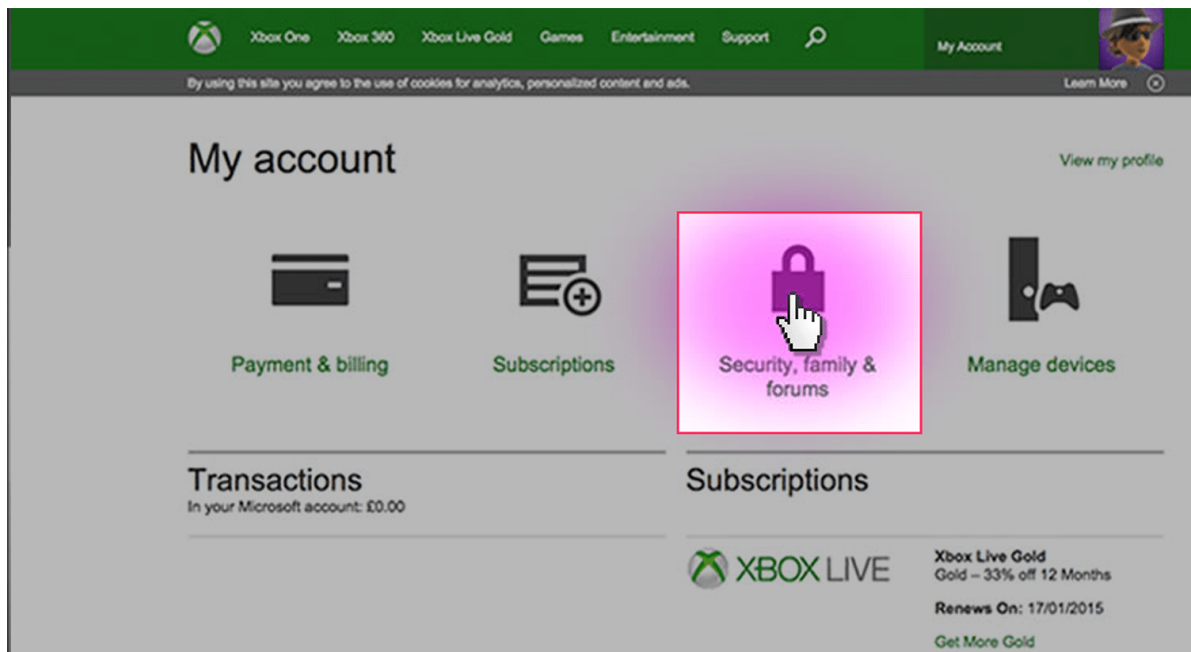

Parental controls guide

Xbox Live guide

Parental Controls information

Type of guide

Gaming consoles and platforms

Features and Benefits

Xbox Live Privacy Settings allow you to control how your child interacts with other players online and how much content they're exposed to. You can also add individual Xbox Live restrictions through your Xbox 360 and Xbox One settings.

What specific content can I restrict?

Browser Access

Chatting

Game Ratings

Innapropriate content

What do I need?

An Xbox account. (Email address and Password)

Xbox Live guide

Go to Your Xbox account and sign into the Xbox Live account using the email address and password.

Xbox Live guide

On your account home screen click on the 'Security, family & forums' icon.

Xbox Live guide